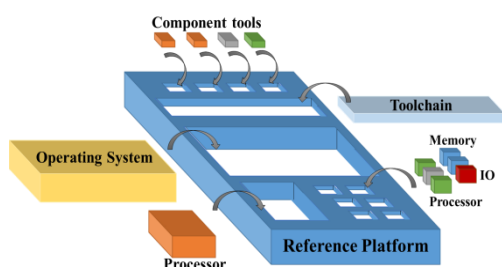

The TULIPP platform will be application driven and cover the following implementation:

- ✓ a reference HW architecture – a scalable low-power board;
- ✓ a low-power operating system and image processing libraries;
- ✓ an energy aware tool chain.

Surveillance and Rescue UAVs

Medical X-Ray Imaging

Advanced Driver Assistance

The validation of the TULIPP platform will lead to proof-of-concept demonstrators across different domains:

- ✓ **Medical imaging:** Radiation dose reduction in surgical X-ray systems through real-time image processing
- ✓ **Automotive:** Reliable, affordable and low latency image processing with hard real-time constraints
- ✓ **Unmanned Aerial Vehicles:** More intelligence through an energy-efficient and small on-board controller

TULIPP will concentrate on the design and implementation rules. Following the rules, anyone will be able to produce a compliant platform and benefit from the technological advances generated by the project. The interfaces will be defined, so as to enable any industrial to produce any sub-part of the platform and plug it to other existing platform so as to create a new TULIPP platform.