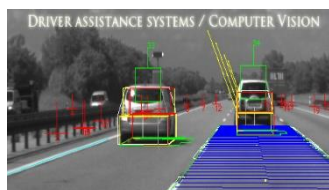

The TULIPP platform will be application driven and cover the following implementation:

- ✓ a reference HW architecture – a scalable low-power board;
- ✓ a low-power operating system and image processing libraries;
- ✓ an energy aware tool chain.

Surveillance and Rescue UAVs

Medical X-Ray Imaging

Advanced Driver Assistance

The validation of the TULIPP platform will lead to proof-of-concept demonstrators across different domains:

- ✓ **Medical imaging:** Radiation dose reduction in surgical X-ray systems through real-time image processing
- ✓ **Automotive:** Reliable, affordable and low latency image processing with hard real-time constraints
- ✓ **Unmanned Aerial Vehicles:** More intelligence through an energy-efficient and small on-board controller